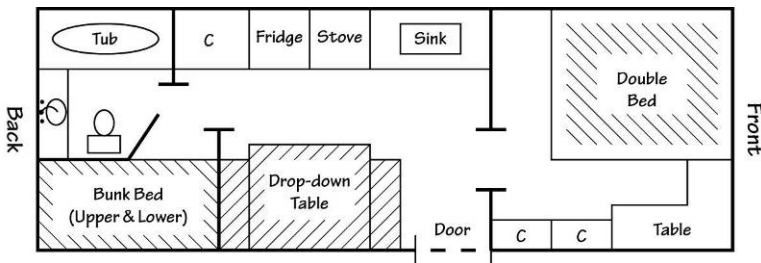

## Glendette - 23 feet - sleeps 3-5

- Double Bed at Front – sleeps 2
- Bunk Bed at Back – sleeps 2
- Table converts to a bed – sleeps 1
- Kitchen sink, stove, refrigerator & cupboards
- Toilet, sink, shower/tub
- Microwave oven
- Air Conditioner