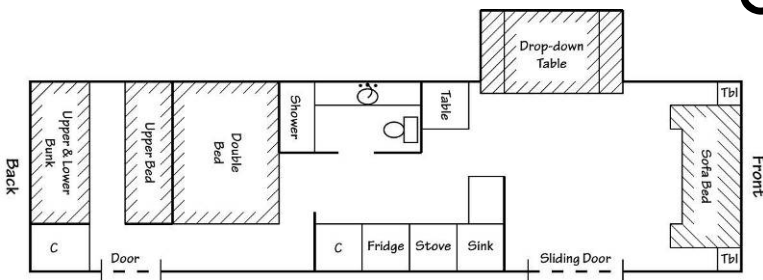

## Glenelle - 30 feet - sleeps 4-8

- Double Bed at Back – sleeps 2
- Bunk Bed & Upper Bed at Back – sleeps 3
- Sofa Bed – sleeps 2
- Drop-down table – sleeps 1
- Kitchen sink, stove, refrigerator & cupboards
- Toilet, sink, shower/tub
- Microwave oven
- Air Conditioner