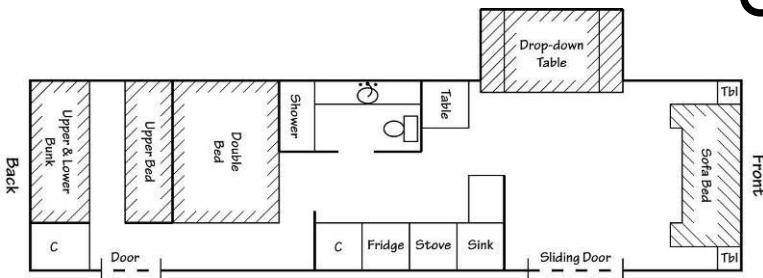

## Glenelle - 30 feet - sleeps 4-8

- Double Bed at Back – sleeps 2
- Bunk Bed & Upper Bed at Back – sleeps 3
- Sofa Bed – sleeps 2
- Drop-down table – sleeps 1
- Kitchen sink, stove, refrigerator & cupboards
- Toilet, sink, shower/tub
- Microwave oven
- Air Conditioner