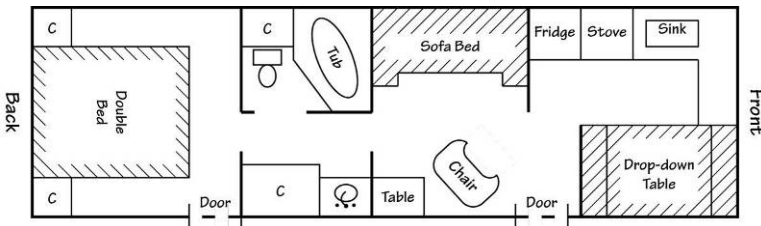

Fair Havens Ministries

R.R.#3 B2215 Hwy 48E Beaverton, ON L0K 1A0

Starcraft - 27 feet - sleeps 2-5

- Double Bed at Back – sleeps 2
- Sofa Bed – sleeps 2
- Drop-down table – sleeps 1
- Kitchen sink, stove, refrigerator & cupboards
- Toilet, sink, shower/tub
- Microwave oven
- Air Conditioner