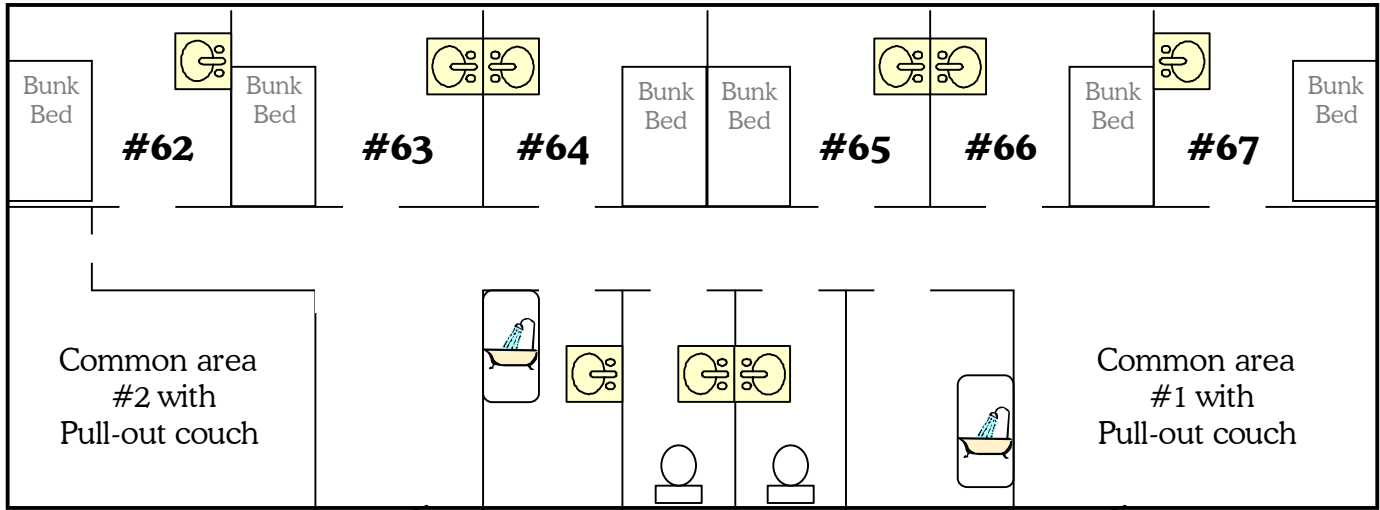

Fair Havens

CENTENNIAL LODGE

Retreat Layout

Rooms #62-67 have 1 single (upper bunk) and 1 double (lower bunk) bed and a sink in each room. The common areas have a pull-out couch (double bed). This is a ground level facility (2 steps up to porch) with indoor access to rooms.

Please fill in guest names in the blanks

#62

1.
2.
3.

#63

1.
2.
3.

#64

1.
2.
3.

#65

1.
2.
3.

#66

1.
2.
3.

#67

1.
2.
3.

#1 Common Room (open area)

1.
2.

#2 Common Room (#61)