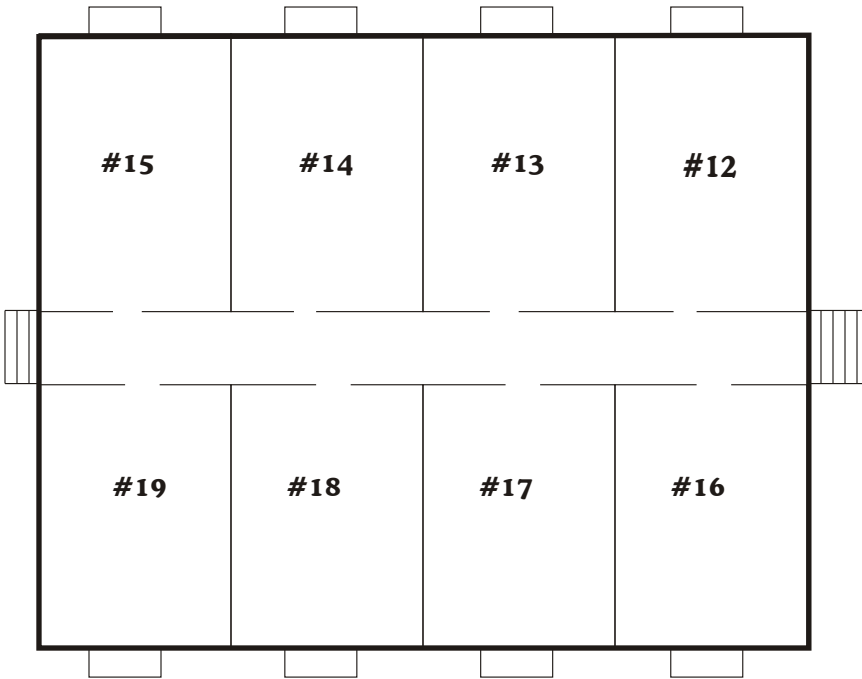

Fair Havens

Bible Conference & Retreat Centre

RIVERSIDE WEST

Capacity 32. Newly renovated in 2009. Room #'s 12, 15, 16 & 19 each have 1 double bed and 1 double sofa bed with a 4-piece bathroom. The two 'new' Family Units (13/14 & 17/18) each have two bedrooms with two 4-piece bathrooms - one bedroom has a double bed plus bunkbed; the other bedroom has a Queen bed plus a double sofa bed.

#12

1.
2.
3.
4.

#13

1.
2.
3.
4.

#14

1.
2.
3.
4.

#15

1.
2.
3.
4.

#16

1.
2.
3.
4.

#17

1.
2.
3.
4.

#18

1.
2.
3.
4.

#19

1.
2.
3.
4.