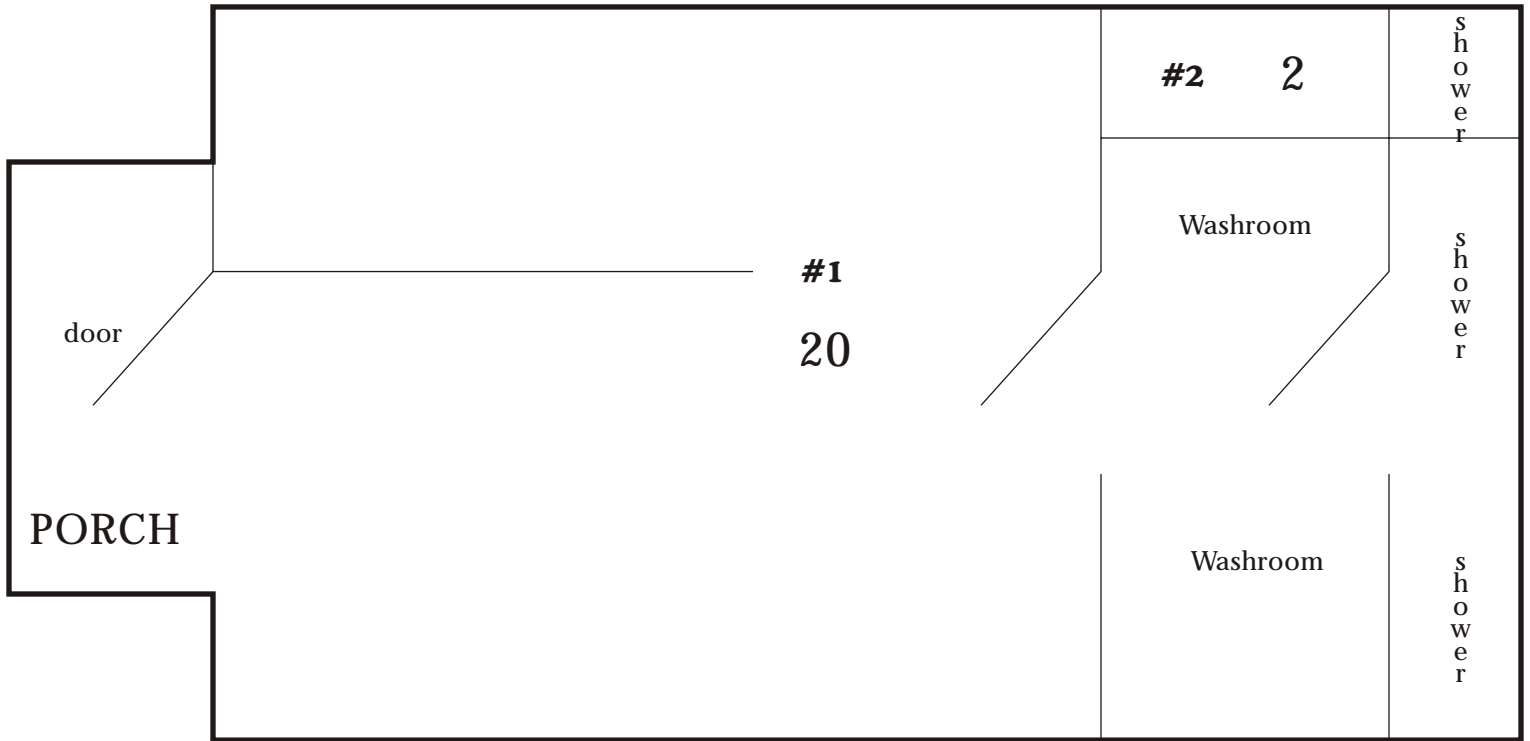

Fair Havens

Bible Conference & Retreat Centre

FAIR GLEN TALBOT LODGE

Capacity: 22

#1

1.	2.
3.	4.
5.	6.
7.	8.
9.	10.
11.	12.
13.	14.
15.	16.
17.	18.
19.	20.

#2

1.
2.

Fill in campers names in above blanks